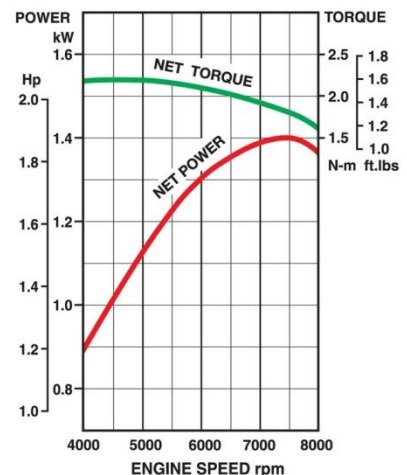

TURFMASTER, YOUR KAWASAKI AGENT FOR SOUTH AFRICA

NOTE: Specifications may vary according to the types, and are subject to change without notice.

TURFMASTER (PTY) LTD

HEAD OFFICE: NIGEL, GAUTENG
Cnr. Third Ave & Klippen Road, Vorsterskroon
Tel: 011 730 3400 / Fax: 011 814 2345
Email: info@turfmaster.co.za
Website: www.turfmaster.co.za

BRANCHES:

Bellville
Cnr Cilmor & Labelle Rd,
Stikland, Bellville
Tel: (021) 945-4106/7/8
Fax: (021) 946-2371

Durban
Cnr Bevis & Bishop Rd
No.11 Old Main Road, Pinetown
Tel: (031) 701 8233
Fax: (031) 701 3097

Nelspruit
Cnr Friedenheim
& Fuchsia Rd,
Nelspruit
Tel: (013) 492 0490

Port Elizabeth
20 – 6th Ave.,
Walmer, Port Elizabeth
Tel: (041) 581-8443/4/5
Fax: (041) 581-8446

Pretoria
Unit 9 Miracle Park, Lenchen Ave
Ext off Old JHB Road, Centurion
Tel: (012) 653-8342/8
Fax: (012) 653-8343

Rooedeport
9 Sonop Street,
Horizon,
Tel: 076 921 5469