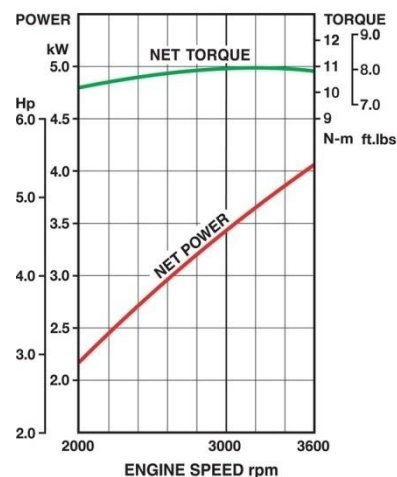

TURFMASTER, YOUR KAWASAKI AGENT FOR SOUTH AFRICA

NOTE: Specifications may vary according to the types, and are subject to change without notice.

TURFMASTER

(PTY) LTD

HEAD OFFICE: NIGEL, GAUTENG

1 Third Ave, Vorsterskroon

Tel: 011 730 3400 / Fax: 011 814 2345

Email: info@turfmaster.co.za

Website: www.turfmaster.co.za

BRANCHES:

Bellville
Cnr Cilmor & Labelle Rd,
Stikland, Bellville
Tel: (021) 945-4106/7/8
Fax: (021) 946-2371
Email: gpl@turfmaster.co.za

Durban/Pinetown
Factory 6, 14 Livingstone Road,
New Germany, Pinetown
Tel: (031) 701 8233
Fax: (031) 701 3097
Email: romona@turfmaster.co.za

Port Elizabeth
20 – 6th Ave.,
Walmer, Port Elizabeth
Tel: (041) 581-8443/4/5
Fax: (041) 581-8446
Email: geraldene@turfmaster.co.za

Pretoria
Unit 9 Miracle Park, Lenchen Ave
Ext off Old JHB Road, Centurion
Tel: (012) 653-8342/8
Fax: (012) 653-8343
Email: dennismow@mweb.co.za