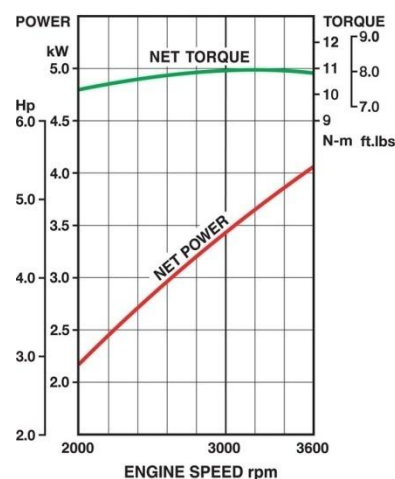

TURFMASTER, YOUR KAWASAKI AGENT FOR SOUTH AFRICA

NOTE: Specifications may vary according to the types, and are subject to change without notice.

TURFMASTER (PTY) LTD

HEAD OFFICE: NIGEL, GAUTENG
Cnr. Third Ave & Klippen Road, Vorsterskroon
Tel: 011 730 3400 / Fax: 011 814 2345
Email: info@turfmaster.co.za
Website: www.turfmaster.co.za

BRANCHES:

Bellville
Cnr Cilmor & Labelle Rd,
Stikland, Bellville
Tel: (021) 945-4106/7/8
Fax: (021) 946-2371

Durban
Cnr Bevis & Bishop Rd
No.11 Old Main Road, Pinetown
Tel: (031) 701 8233
Fax: (031) 701 3097

Nelspruit
Cnr Friedenheim
& Fuchsia Rd,
Nelspruit
Tel: (013) 492 0490

Port Elizabeth
20 – 6th Ave.,
Walmer, Port Elizabeth
Tel: (041) 581-8443/4/5
Fax: (041) 581-8446

Pretoria
Unit 9 Miracle Park, Lenchen Ave
Ext off Old JHB Road, Centurion
Tel: (012) 653-8342/8
Fax: (012) 653-8343

Roodepoort
9 Sonop Street,
Horizon,
Tel: 076 921 5469