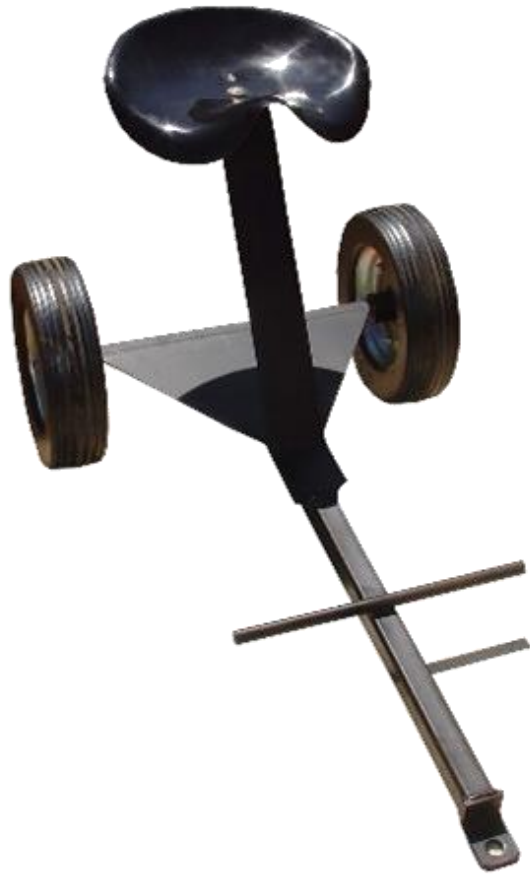

KUDU

TRAILING SEAT

TRA-SEA-ECHO

KUDU

ECHO TRAILING SEAT

NOTE: Specifications may vary according to the types, and are subject to change without notice.

TURFMASTER (PTY) LTD

HEAD OFFICE: NIGEL, GAUTENG
1 Third Avenue, Vorsterkroon
Tel: 011 730 3400 / Fax: 011 814 2345
Email: info@turfmaster.co.za
Website: www.turfmaster.co.za