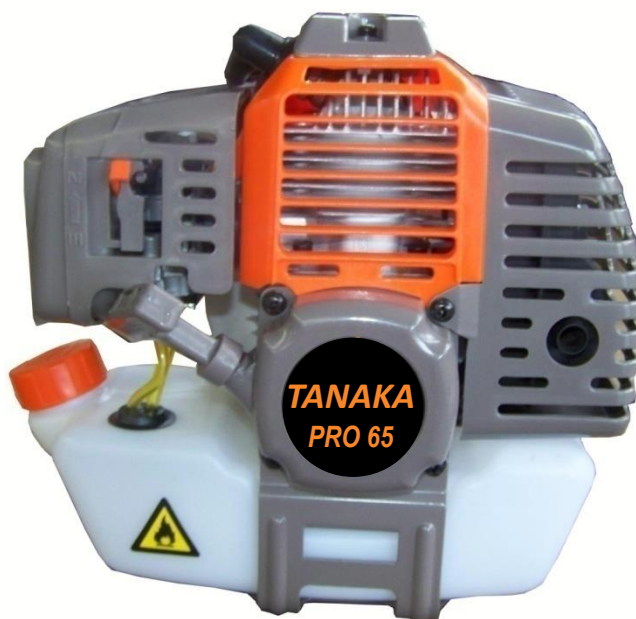

## 63.3 CC BRUSH CUTTER

### TECHNICAL SPECIFICATIONS

Engine	Tanaka PRO65 Air-cooled 2-stroke
Displacement cc	63.3 cc 2.2 kW / 2.95 hp / 7000 rpm
Clutch	Clutch Included
Idle Speed	2500 (± 150 rpm)
Fuel Tank L	1.2 L
Ignition System	Non-contact Electronic Ignition
Starting System	Recoil Start
Ear Noise (A) Db	98 (A) Db
Dry Weight (kg)	6 kg