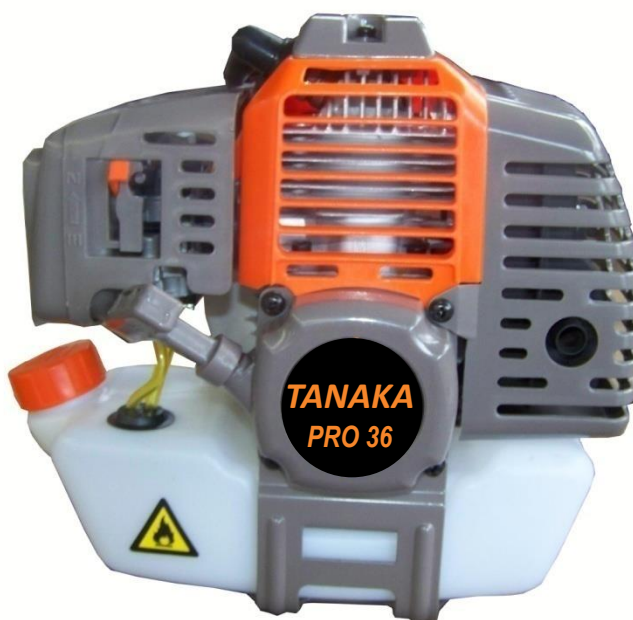

TANAKA

32.7 CC BRUSH CUTTER

REPLACEMENT **ENGINE ONLY**

Retail/Nett Price:

R1,250

EXCL. VAT

Please note this price is only valid from Head Office, contact Branches for price with courier cost in your area.

Special Price:

Please contact us

TECHNICAL SPECIFICATIONS

Engine	Tanaka PRO36 Air-cooled 2-stroke
Displacement cc	32.7cc 1 kW / 7000 rpm
Clutch	Clutch Included
Idle Speed	2800 (± 150 rpm)
Fuel Tank L	0.75 L
Ignition System	Non-contact Electronic Ignition
Starting System	Recoil Start
Ear Noise (A) Db	98 (A) Db
Dry Weight (kg)	6 kg