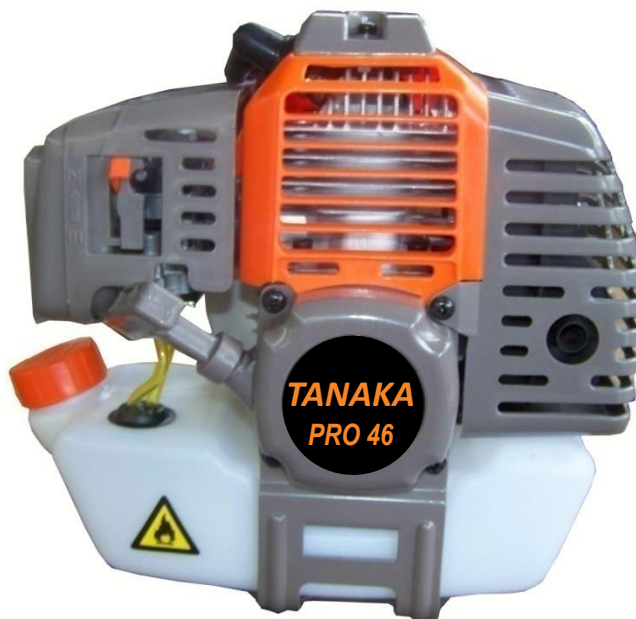

TANAKA

42.7 CC BRUSH CUTTER

REPLACEMENT **ENGINE ONLY**

Retail/Nett Price:

R1,400

EXCL. VAT

Please note this price is only valid from Head Office, contact Branches for price with courier cost in your area.

Special Price:

Please contact us

TECHNICAL SPECIFICATIONS

Engine	Tanaka PRO46 Air-cooled 2-stroke
Displacement cc	42.7 cc 1.35 kW / 1.8 hp / 7000 rpm
Clutch	Clutch Included
Fuel Tank L	1 L
Ignition System	Non-contact Electronic Ignition
Starting System	Recoil Start
Ear Noise (A) Db	103 (A) Db
Dry Weight (kg)	6 kg