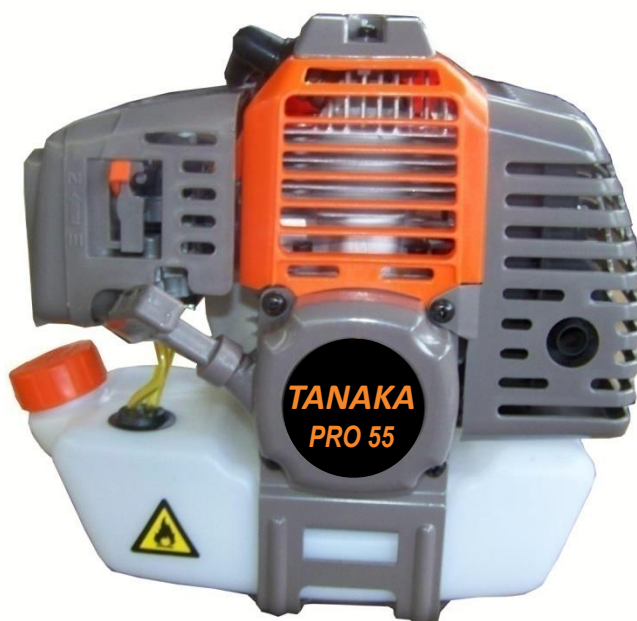

TANAKA

51.7 CC BRUSH CUTTER

REPLACEMENT **ENGINE ONLY**

Retail/Nett Price:

R1,710

INCL. VAT

Please note this price is only valid from Head Office, contact Branches for price with courier cost in your area.

Special Price:

Please contact us

TECHNICAL SPECIFICATIONS

Engine	Tanaka PRO55 Air-cooled 2-stroke
Displacement cc	51.7cc 1.50 kW / 2 hp / 6500 rpm
Clutch	Clutch Included
Idle Speed	2500 (± 150 rpm)
Fuel Tank L	1.2 L
Ignition System	Non-contact Electronic Ignition
Starting System	Recoil Start
Ear Noise (A) Db	98 (A) Db
Dry Weight (kg)	6 kg